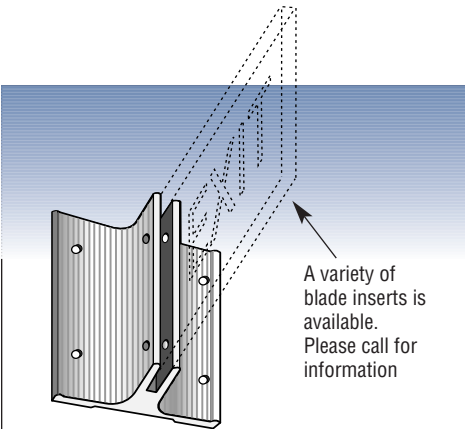

Signs: Wall, Desk & Partition

3-Sided
Holders slide into each other forming a triangular sign.

Collapsible Slider Sign - 3-sided

Contains 3 name inserts (Specify: embossing tape, engraved plates or any plate up to 1/16" thick). Silver finish (other finishes on request). Send a description of exact wording & specify height and width of your sign.

223528-3 1" x 10" plaques\$22.50
223522-3 2" x 12" plaques\$29.75
223525-3 2" x 15" plaques\$33.75

A variety of blade inserts is available. Please call for information

Wall/Ceiling Bracket for Signs

Mount room signs or directions perpendicular to the wall with our compact bracket, slotted for 1/8" thick blade insert. 3-ply materials best to show messages in 2 directions. Cap nuts and screws included.

A STANDARD

B CUSTOM LETTERED

Also desk or counter top use with self-stand clips. Call for details.

See one or the other message by moving slider from side to side.

Dual Message Slider Slot Signs

Door, wall or self-stand signs. Indicate double occupancy or open/closed teller, vacant/ occupied room, etc. 2 Visu-Slat End Caps (#25CB314) included for wall or door installation. Size: 3" x 10".

Magnetic Hooks

Magnetic Picture Hooks

Handy means for hanging pictures, murals, maps, certificates, etc. on steel walls. Low profile - move & relocate instantly. Two or more hooks increases holding power.