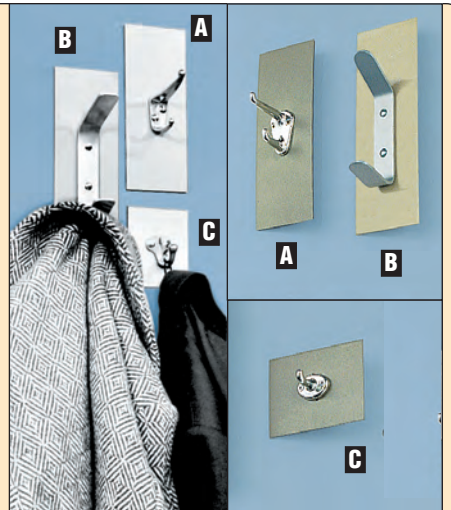

A Magnetic Coat Hook (Std)

Holds 10-16 lbs., coats, jackets, hats, etc. to any steel surface. Instantly relocated.

Color: beige. Size: 3 1/8" x 8 1/8".

082MH100 .....$13.15 ea. - $131.50 /doz.

B Magnetic Hook (Deluxe)

As above but stronger. Holds 15-24 lbs.

Size: 3 1/8" x 9 1/8".

082DH150 .....$19.75 ea. - $197.50 /doz.

C Magnetic Handbag Hook

Holds 5-8 lbs. handbag conveniently, yet out of sight in knee-well of steel desk. Also as hook for wastepaper basket. Color:

beige. Size: 3 1/8" x 4 1/8".

082HH050 .....$10.45 ea. - $104.50 /doz.